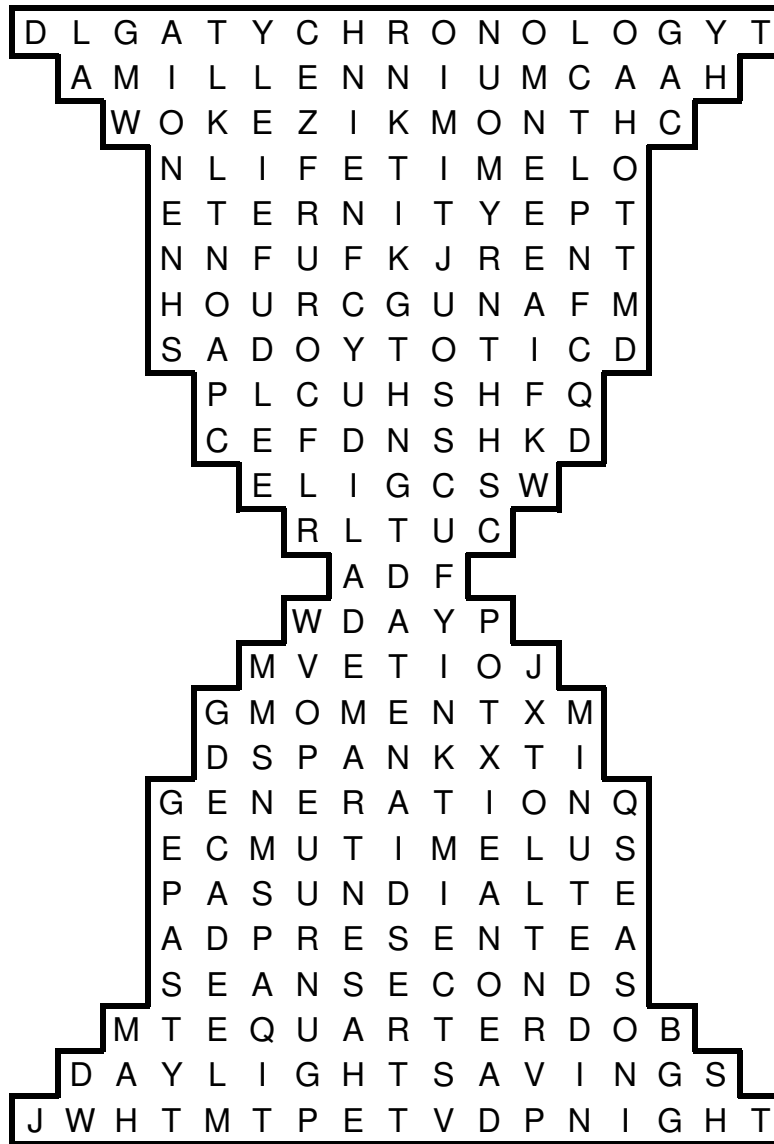

Time Word Search

chronology

era

minute

shift

clock

eternity

moment

span

date

future

month

spell

dawn

generation

night

sun dial

day

half

past

time

daylight savings

hour

present

year

epoch

millennium

second